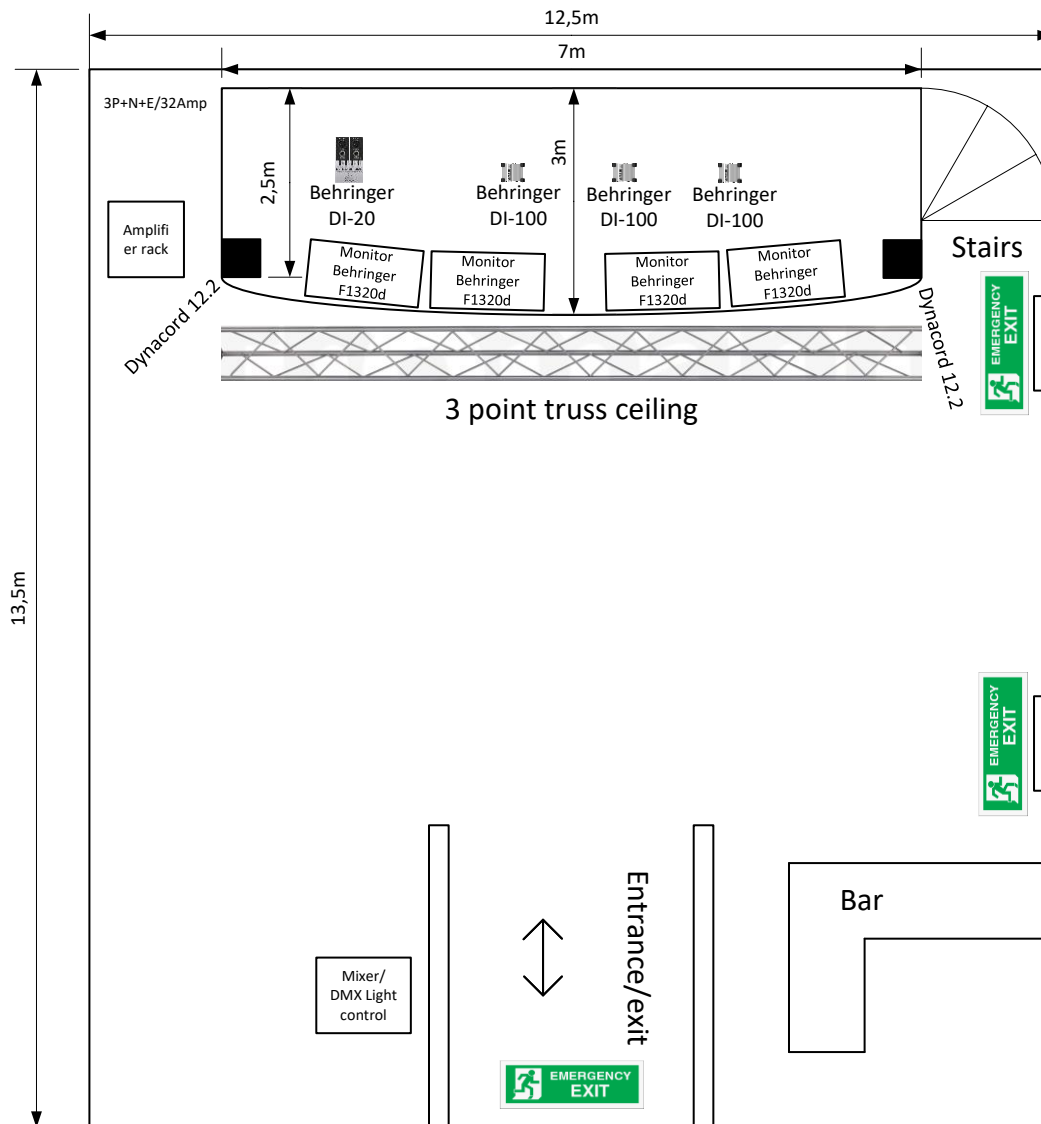

# Den Gamle Biograf Kjellerup Sal

## Dimensioner

Mixing		
Description	Function	Number
Roland M-400 digital mixer	FOH	1
Roland S-1608 digital snake	On stage	1

Truss 3 point ceiling light		
Description	Function	Number
Varytec Sidus X4 LED RGBW spots	Pointing to scene	6
Fixed Red LED Wash Par	Pointing to backwall	1
Fixed Green LED Wash Par	Pointing to backwall	1
Fixed Blue LED Wash Par	Pointing to backwall	1
Fixed White LED Wash Par	Pointing to backwall	1

Subwoofer under stage		
Description	Function	Number
JBL SRX728S Dual 18"	Pointing to public	1

Speakers on stage		
Description	Function	Number
Dynacord C12.2	Pointing to public left/right	2
Behringer f1320d monitor	Pointing to performer	4

DMX patch				
Fixture ID	Fixture	Mode	Pointing	DMX address
1 Audience left	Stairville Sidus X4	10-ch	To stage	1
2	Stairville Sidus X4	10-ch	To stage	17
3	Stairville Sidus X4	10-ch	To stage	33
4	Stairville Sidus X4	10-ch	To stage	49
5	Stairville Sidus X4	10-ch	To stage	65
6 Audience right	Stairville Sidus X4	10-ch	To stage	81
7	Fixed red wash	1-ch	Backwall	178
8	Fixed green wash	1-ch	Backwall	179
9	Fixed blue wash	1-ch	Backwall	180
10	Fixed white wash	1-ch	Backwall	181